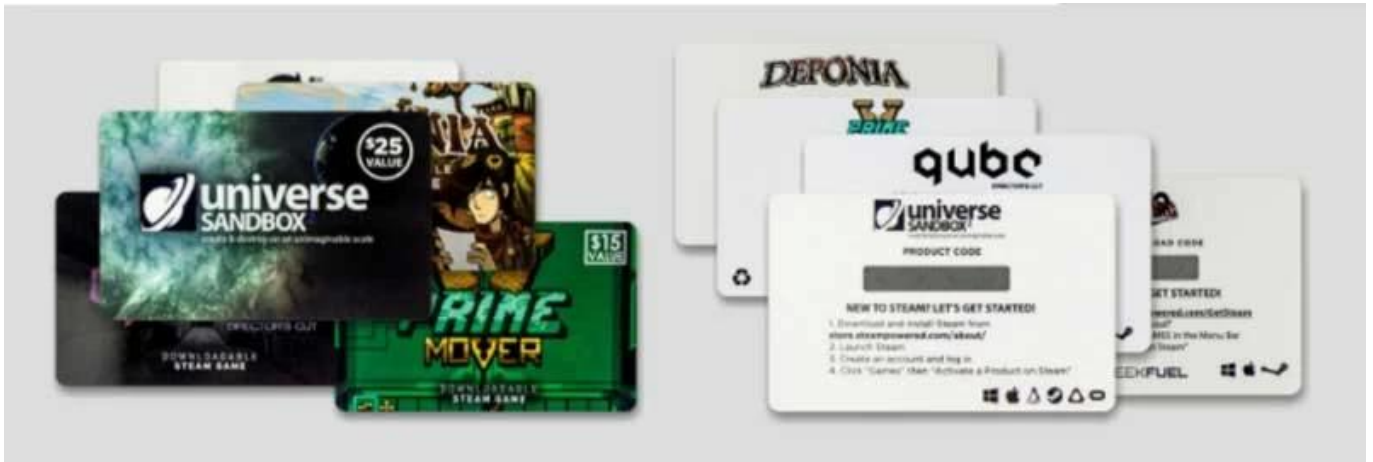

Product Description:

Scratch-off card is a normal card with coating covering the number and letter passwords, so we also can call them code covering card, account card.

Scratch-off card is a special presswork, manufacturers print the awards area and cover them with coating, when people scratch off this coating then can show awards area. Scratch off cards are widely used in market because they can be used simply and make a good impress for consumers.

Scratch-off card has good prospect with technology developing and variety of types. Now widely use in market has lottery card, rechargeable card, password card, consumer brochure and point card, etc.

For raw material of scratch off panel card we can use coated paper, ivory board paper, adhesive sticker, PVC etc. And coated paper with glossy surface and better for printing, that is why we use coated paper for this card many, of course ivory paper we also use but this paper front-side will highlight spot and just can print simple content backside and use rarely.