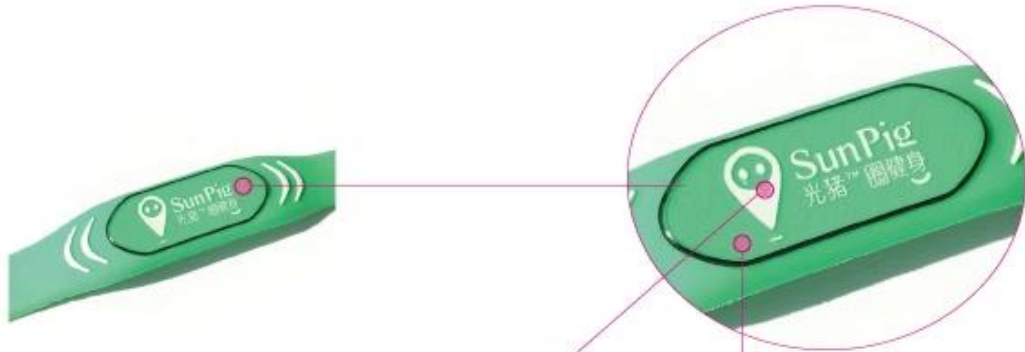

Silicone RFID wristband is suited for the beach, pools, waterparks, spas, gyms, sports clubs and any other RFID access control applications where a waterproof RFID wristband is required. Silicone RFID wristbands are IP68 waterproof, durable, eco friendly, heat resistance, and anti-allergy. All our silicone RFID wristbands are available with 125KHz LF, 13.56MHz HF and UHF chips. Widely used in door access control, member management, payment tracking, pet lost tracking, etc.

01 Product Details

8 holes to fit all your wrist
Optional color

Environmental friendly and smooth silicone
Resist acids, bases, solvents, chemicals, oils and water.

Pantone Color Print

Epoxy finish over the print

Product Specification:

Product Name	Silicone RFID wristband
Model Number	CJ2308A01
Material	ECO silicone
Size	240*15*3mm
Frequency	LH/125KHz; HF/13.56MHz; UHF/860MHz
Protocol	ISO 14443A/15693; ISO 18000-6C
Color	Red, Blue, Black, Purple, Orange, Yellow, or customized color
Craft	Laser serial number, QR code, barcode, etc
Chip	LF:TK4100, EM4200, EM4305, T5577; HF: Ntag 213/215/216; MIFARE Classic® EV1 1K[S50], MIFARE Classic® EV1 4K[S70], MIFARE Plus® 1K/2K/4K, MIFARE DESfire EV1/EV2 2K, 4K, 8K, MIFARE Ultralight® EV1, MIFARE Ultralight® C; NXP I CODE SLI;
Reading distance	2.5~10cm(depending on the label and the reader's antenna size)
Application	Gym, swimming pool, hotel, event, etc