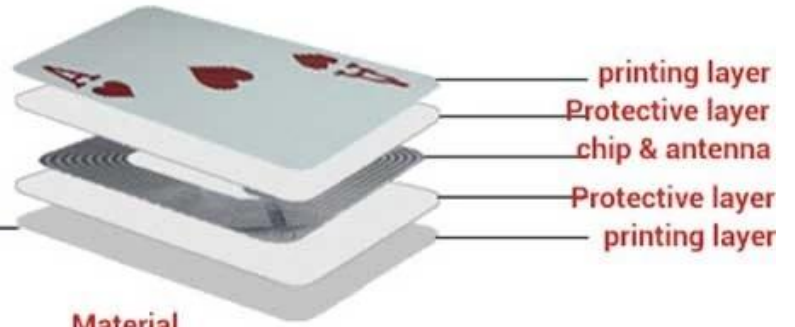

Material

PVC

Size-Common Poker

88*63*0.3 mm / 89*57*0.3 mm

Size-RFID Poker

88*63*0.36 mm / 89*57*0.36 mm

Minimum QTY

20 deck

Card Surface

Matt/Frosted Finish

Design:

Customer's Artwork

Package box

Tuck Box, Gift Box, Plastic Box or custom design are welcomed.