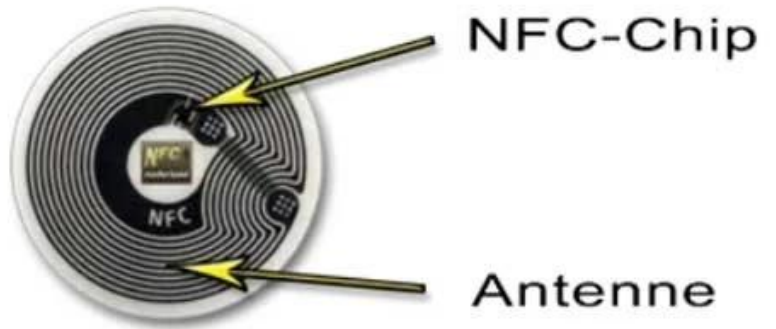

Scannable QR code tag and
call center number

You will be reunited
with your pet

With PetHub you can continue
to nurture your pet

Platinum Pets
Lost' N Found
Smartphone Pet ID Tag

I'm
hungry

I wanna
go home