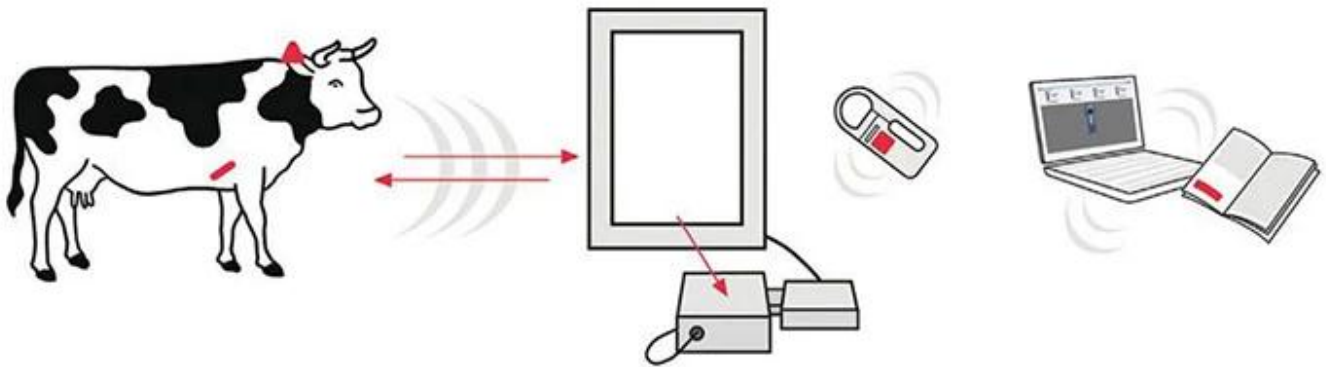

HOW LIVESTOCK RFID WORKS

1. Apply ear tags to, and/or implant boluses in your animals

2. Read RFID identification codes to track individual animals using Datamars portable readers or raceway antennas

3. Use the included software to integrate data seamlessly to your livestock management system