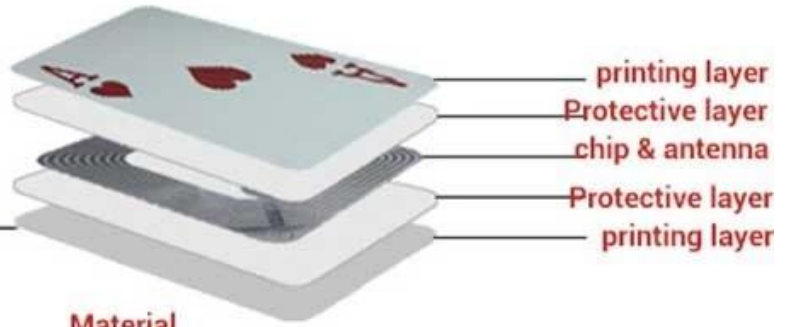

Material

PVC

Size-Common Poker

88*63*0.3 mm / 89*57*0.3 mm

Size-RFID Poker

88*63*0.36 mm / 89*57*0.36 mm

Minimum QTY

20 deck

Card Surface

Matt/Frosted Finish

Design:

Customer's Artwork

Package box

Tuck Box, Gift Box, Plastic Box or custom design are welcomed.

RFID Playing Cards with Chip

RFID Playing Cards with Chip