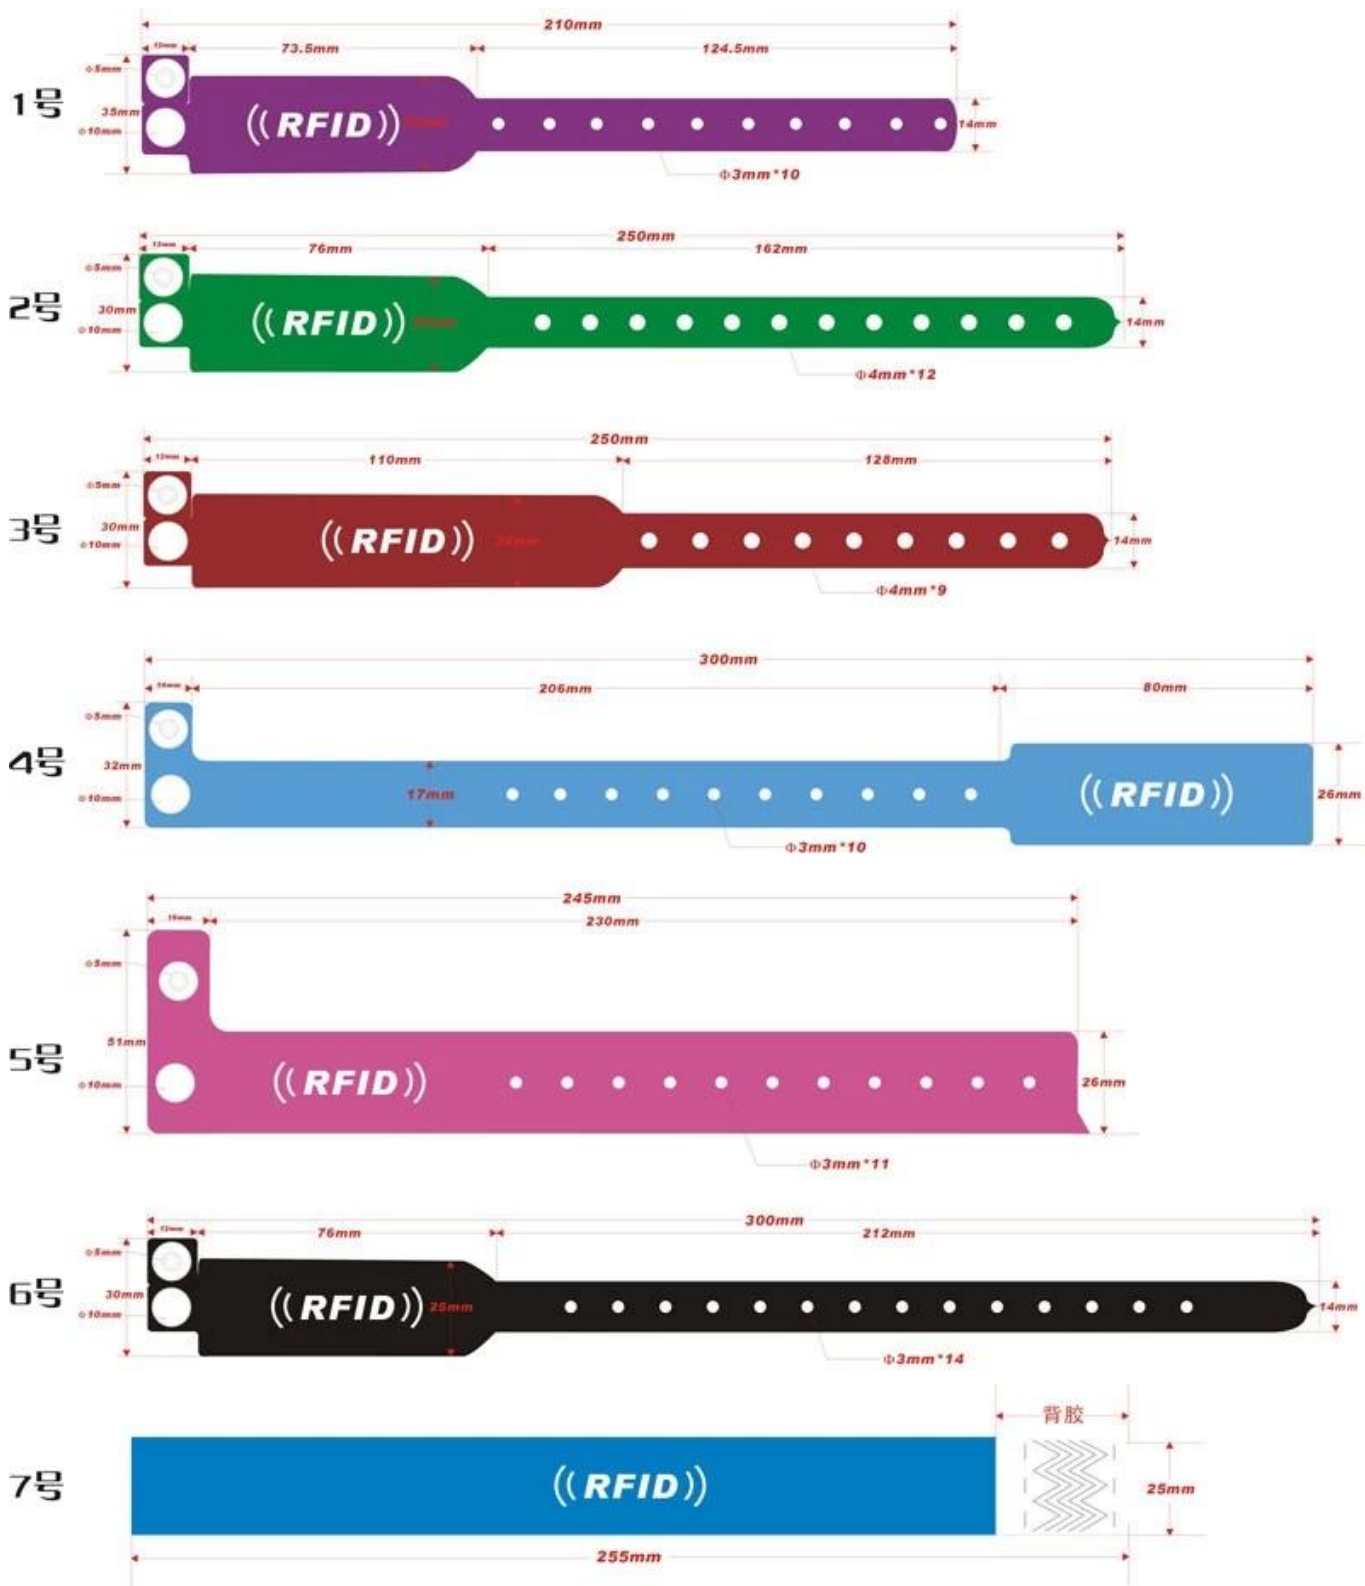

Craftwork

[Texts]

[Logo]

[Pattern]

[QR Code]

[Linear barcode]

[Serial number]

[Pantone/CMYK]

[Spray Number]

[Silk-Screen Printing]

STAGE/SHOW CREW

PRESS (EXTERIOR)

CATERING