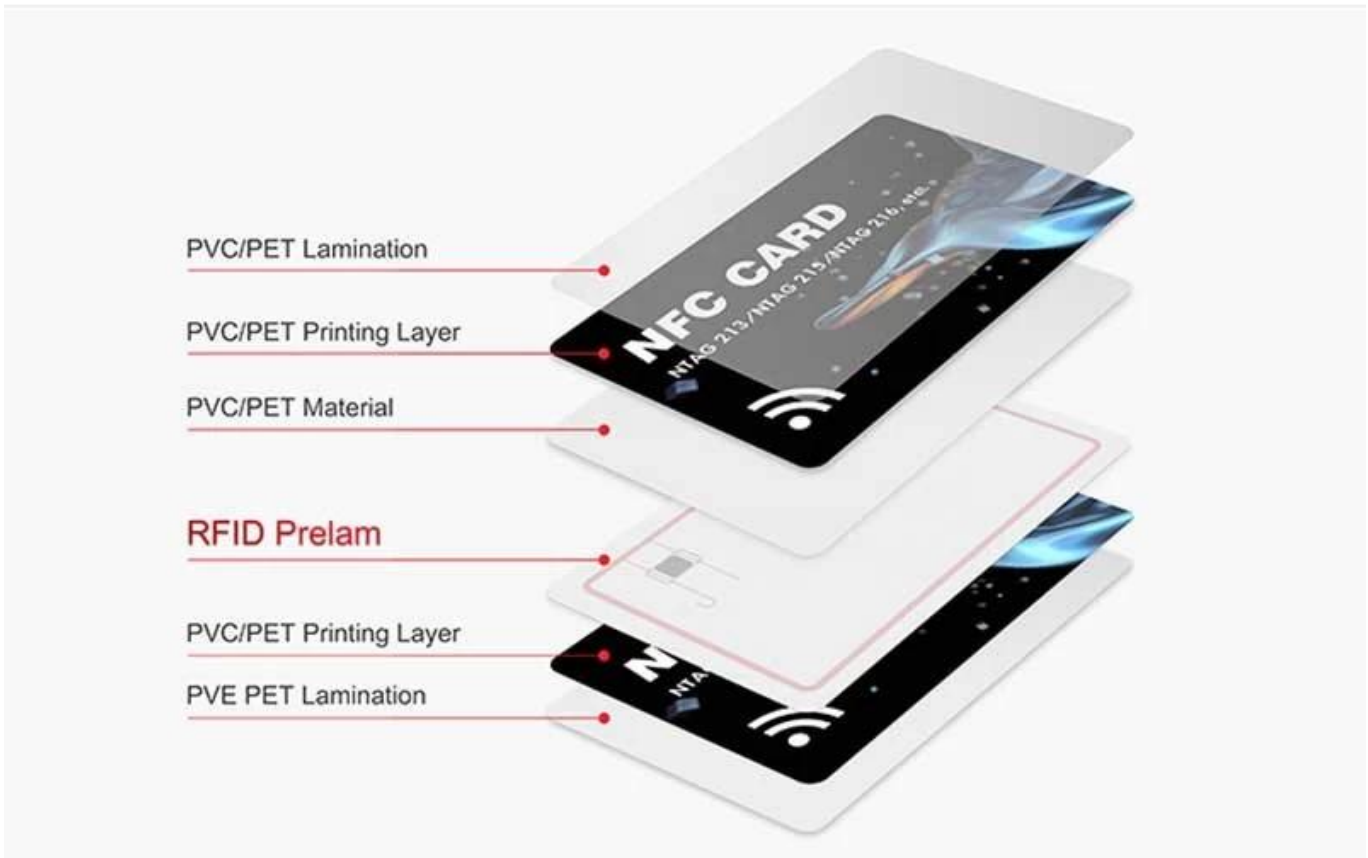

NFC CARD

Application: payment, transportation, campus management, member management, attendance, access control, etc

NFC 应用：

材料	PVC、PET、PETG、ABS、PVC
尺寸	85.5×54×0.86mm
应用	门禁、支付、校园管理、成员管理、考勤、访问控制等

RFID:	LF 125KHz/HF 13.56MHz/UHF 840-960MHz
RFID:	HF 13.56MHz: MF S50/S70/Ult/I CODE /F08/NTA 213/DES fire/SRI 512/PLUS 300oe/600oe/2750oe;: : / /
RFID:	300oe/600oe/2750oe;: : / /
RFID:	UID
RFID:	QR
RFID:	200 /2000 3000 /ctn () 100 /Opp
RFID:	