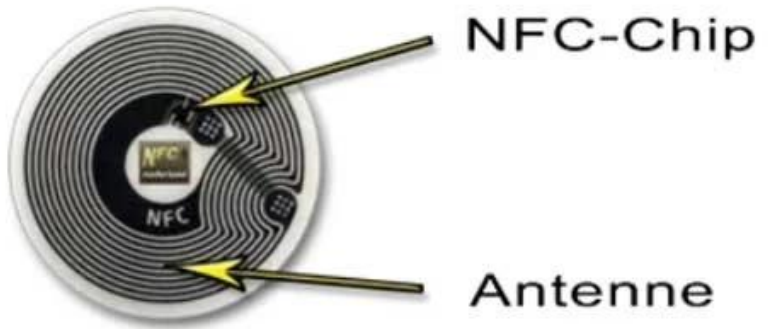

Scannable QR code tag and
call center number

You will be reunited
with your pet

With PetHub you can continue
to nurture your pet

Platinum Pets
Lost' N Found
Smartphone Pet ID Tag

I'm
hungry

I wanna
go home