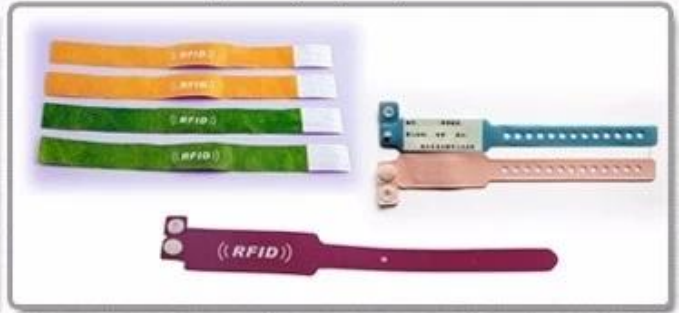

2. Waterproof paper /plastic wristband