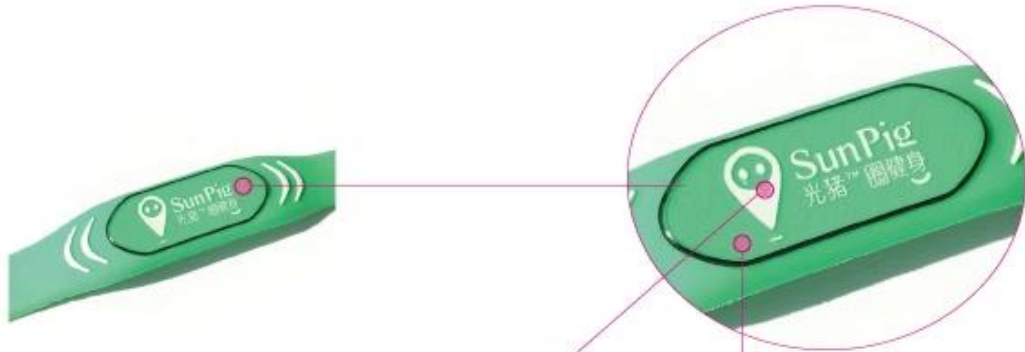

# 01 Product Details

8 holes to fit all your wrist  
Optional color

Environmental friendly and smooth silicone  
Resist acids, bases, solvents, chemicals, oils and water.

Pantone Color Print

Epoxy finish over the print