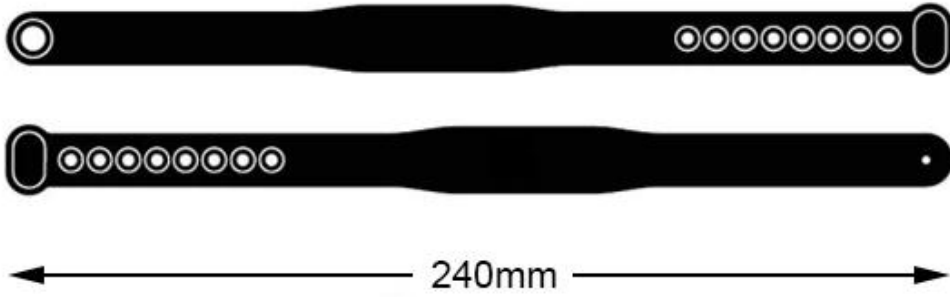

# RFID SILICONE WRISTBAND

Waterproof Wear-resisting Intelligent

Size: 240\*15\*3mm 8 holes  
260\*17\*3mm 10 holes

Multiple colors for options

# Size