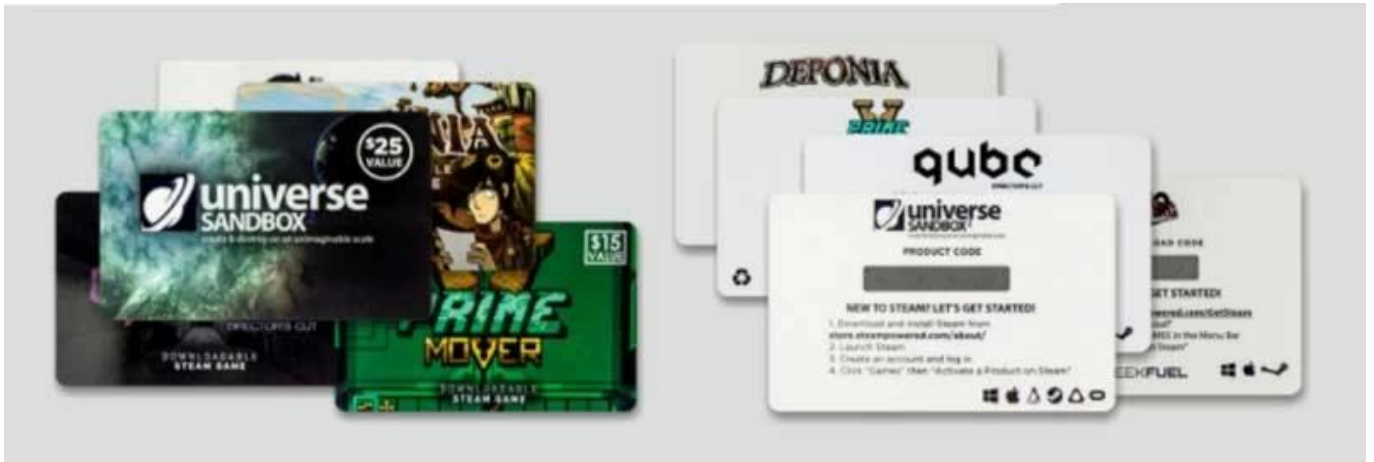

Product Description:

Scratch-off card is a normal card with coating covering the number and letter passwords, so we also can call them code covering card, account card.

Scratch-off card is a special presswork, manufacturers print the awards area and cover them with coating, when people scratch off this coating then can show awards area. Scratch off cards are widely used in market because they can be used simply and make a good impress for consumers.

Scratch-off card has good prospect with technology developing and variety of types. Now widely use in market has lottery card, rechargeable card, password card, consumer brochure and point card, etc.

For raw material of scratch off panel card we can use coated paper, ivory board paper, adhesive sticker, PVC etc. And coated paper with glossy surface and better for printing, that is why we use coated paper for this card many, of course ivory paper we also use but this paper front-side will highlight spot and just can print simple content backside and use rarely.