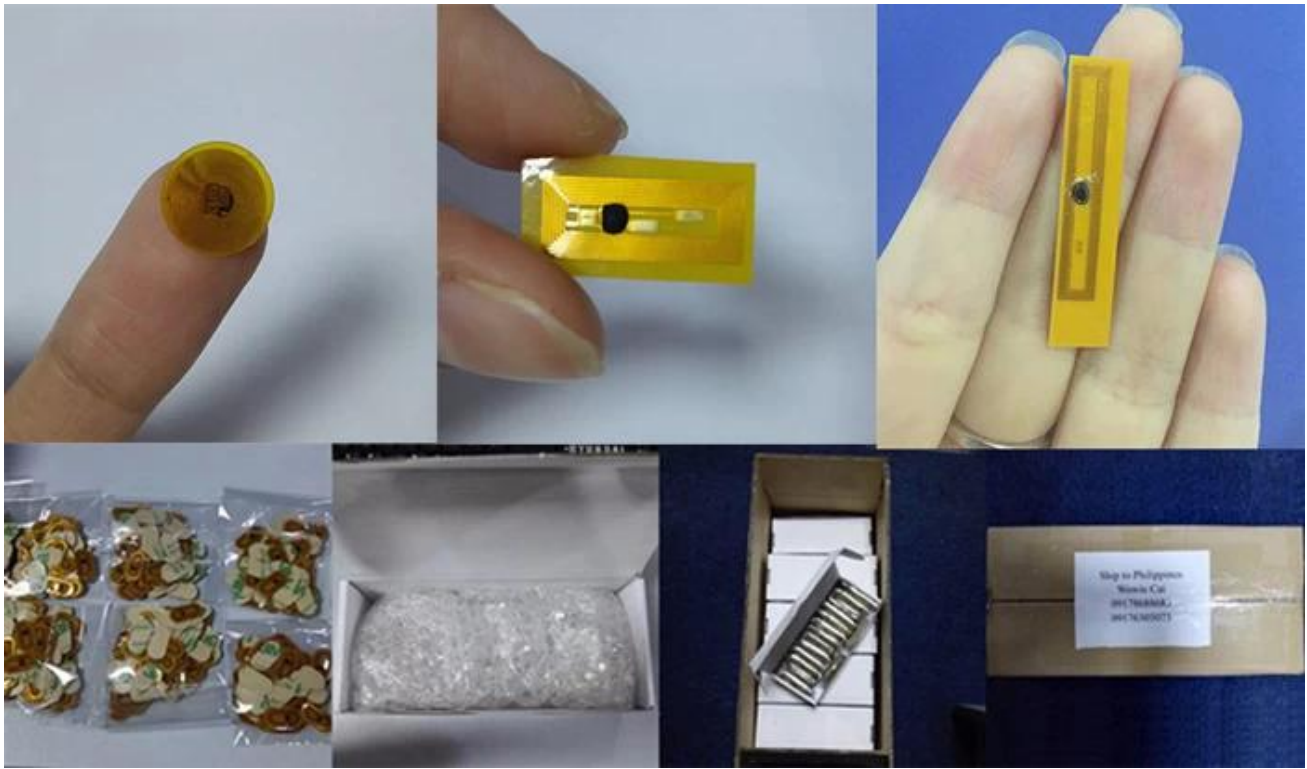

Our Company And Factory