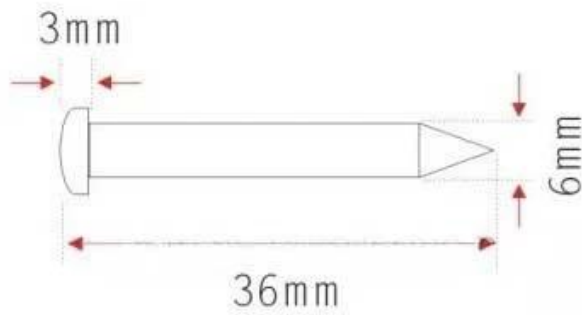

ABS Tree Nail RFID Tag Features:

RFID tree nail tag is a kind of tag that can internally encapsulate chip of low frequency, high frequency, and ultra-high frequency. It is packaged in a rugged ABS plastic shell. Appearance is small, it's strong and durable. Suitable for installation in cement products, plastic products, wood products, etc.

ABS Tree Nail RFID Tag Specifications:

N01

N02

Product:	rfid tree nail tag
Material:	Special ABS material or customized
Size:	36*6mm, 40*10mm, 41*28mm(can be customized)
Frequency:	125KHz, 134.2KHz, 13.56MHz, 860-960MHz
Chip:	LF: EM4200, TK4100, T5577, HiTag1, HiTag2; HF: FMIIRF08, MIFAREL S50, MIFAREL S70, ULTRALIGHT, NTAG213, I-CODE 2, TI2048, SRI512; UHF: UCODE GEN2, ALIEN H3, IMPINJ Monza 4QT
Read distance:	LF/HF: 1-3 cm; UHF: 50-60 cm(The actual reading distance depends on the chips and readers used by the customer and the application environment)
Weight:	1.25 g
Working temperature:	-40°C~+85°C
Storage temperature:	-55°C~+100°C