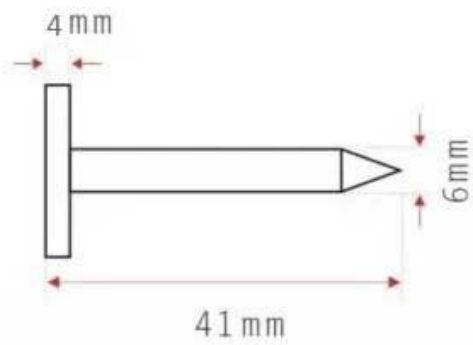

ABS Tree Nail RFID Tag Features:

RFID tree nail tag is a kind of tag that can internally encapsulate chip of low frequency, high frequency, and ultra-high frequency. It is packaged in a rugged ABS plastic shell. Appearance is small, it's strong and durable. Suitable for installation in cement products, plastic products, wood products, etc.

ABS Tree Nail RFID Tag Specifications:

N01

N02

Product:	rfid tree nail tag
Material:	Special ABS material or customized
Size:	36*6mm, 40*10mm, 41*28mm(can be customized)
Frequency:	125KHz, 134.2KHz, 13.56MHz, 860-960MHz
Chip:	LF: EM4200, TK4100, T5577, HiTag1, HiTag2; HF: FMIIRF08, MIFAREL S50, MIFAREL S70, ULTRALIGHT, NTAG213, I-CODE 2, TI2048, SRI512; UHF: UCODE GEN2, ALIEN H3, IMPINJ Monza 4QT
Read distance:	LF/HF: 1-3 cm; UHF: 50-60 cm(The actual reading distance depends on the chips and readers used by the customer and the application environment)
Weight:	1.25 g
Working temperature:	-40°C~+85°C
Storage temperature:	-55°C~+100°C