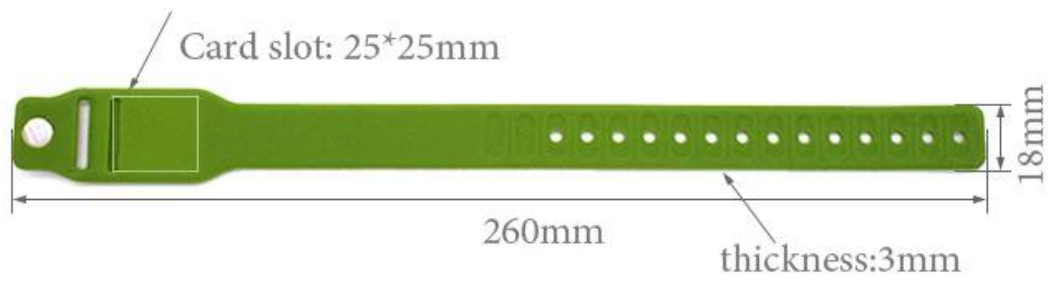

### CRAFTWORK

Debossed

Silk-screen printing

Embossed

Silk-screen printing

Embossed

QR code

Bar code

# SPECIFICATIONS

Size: 260mm x 18mm

Optional Color: 