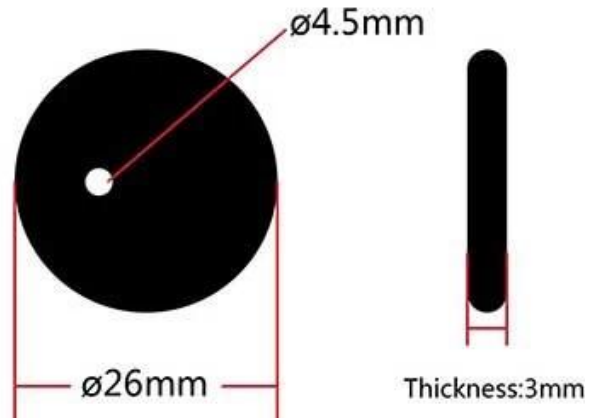

RI-X007

RI-X003

RFID	RFID
Frequency	13.56mhz NTAG213/NTAG215/NTAG216/ICODE SLI/ICODE SLIX
Size	9mm,13mm 15mm/18/20/22/24/30mm
Color	Black/White/Red/Blue/Green
Material	PPS PET/PC
Application	Access Control/Smart Card/RFID/NFC