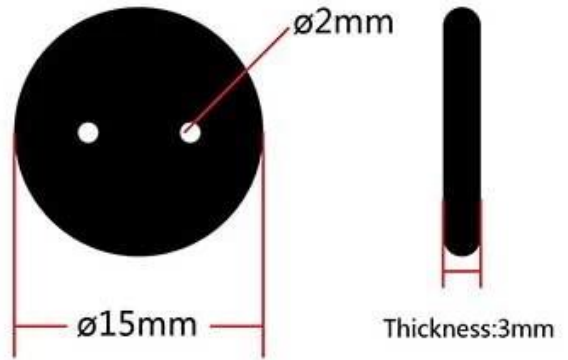

RI-X007

RI-X003

RFID	RFID
Frequency	13.56mhz NTAG213/NTAG215/NTAG216/ICODE SLI/ICODE SLIX
Size	9mm,13mm 15mm/18/20/22/24/30mm
Color	Black/White/Red/Blue/Green
Material	PPS PET/PC
Application	Access Control/Smart Card/RFID/NFC