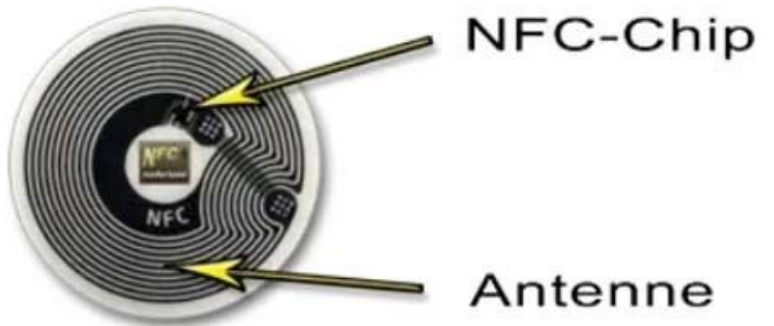

Scannable QR code tag and
call center number

You will be reunited
with your pet

With PetHub you can continue
to nurture your pet

Platinum Pets
Lost' N Found
Smartphone Pet ID Tag

I'm
hungry

I wanna
go home