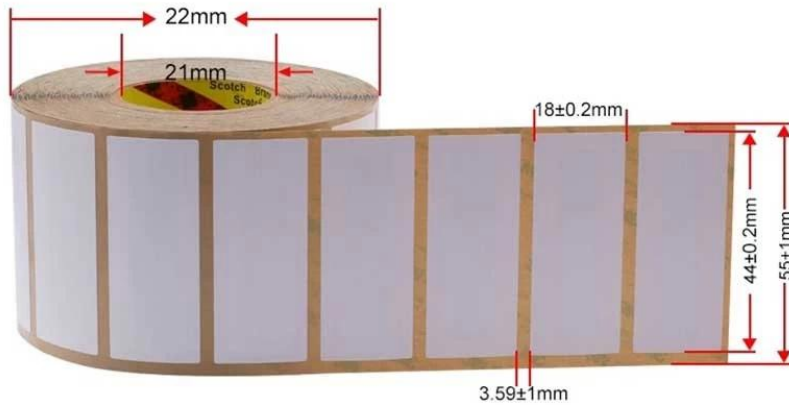

Detailed image

01 Shape and dimension

- 110*45mm

02 Structure

03 Package:

Package standard: 1 roll/carton (500pcs or 1000pcs), 4 rolls/carton (4000pcs)
Gross weight: 500pcs: 1.5kg, 1000pcs: 3kg, 4000pcs: 12kg

- 1 roll/ carton:
dimension: 23*23*18cm

- 4 roll/ carton:
dimension: 46*46*16cm