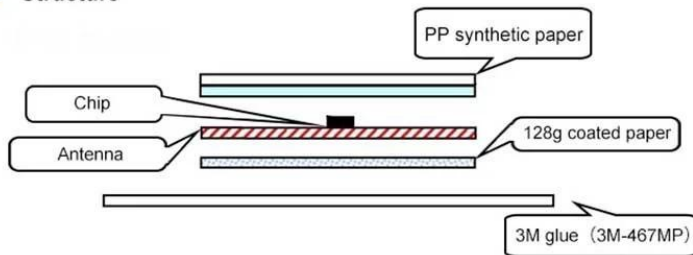

Detailed image

01 Shape and dimension

- 110*45mm

02 Structure

03 Package:

Package standard: 1 roll/carton (500pcs or 1000pcs), 4 rolls/carton (4000pcs)
Gross weight: 500pcs: 1.5kg, 1000pcs: 3kg, 4000pcs: 12kg

- 1 roll/ carton:
dimension: 23*23*18cm

- 4 roll/ carton:
dimension: 46*46*16cm