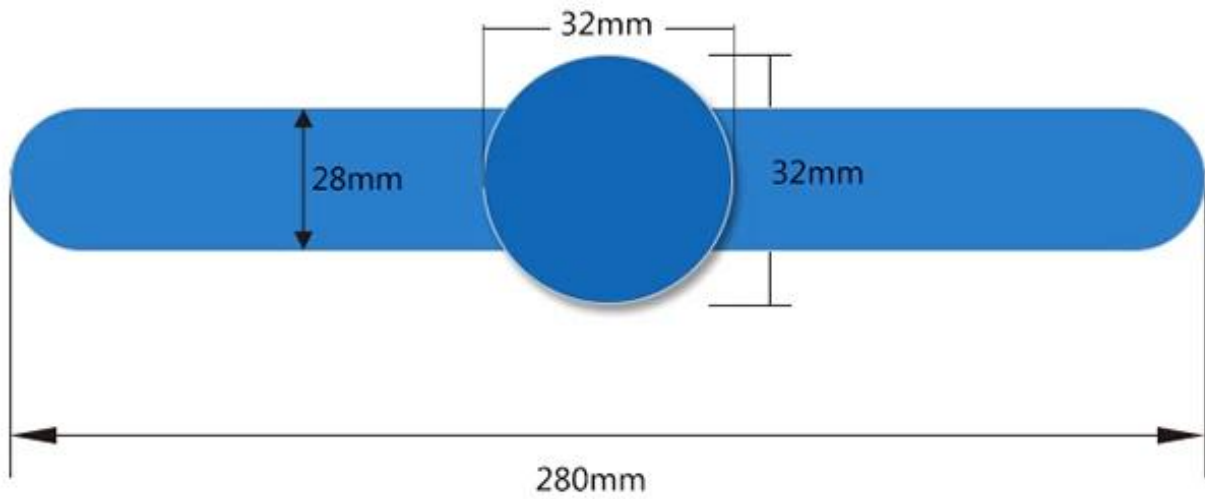

RFID

RFID

RFID	RFID
	280*32*28MM
	ISO7815/ISO14443A/ISO18000-6C
	125KHz/13.56MHz/860-960MHz
	TK4100/EM4200/FM11RF08/Alien H3/Impinj M4
	500
	100 /10
	10-12

The details show

Forge ahead keep improving

Size

Forge ahead keep improving

【Size : 280*28mm】

Product packaging

Forge ahead keep improving