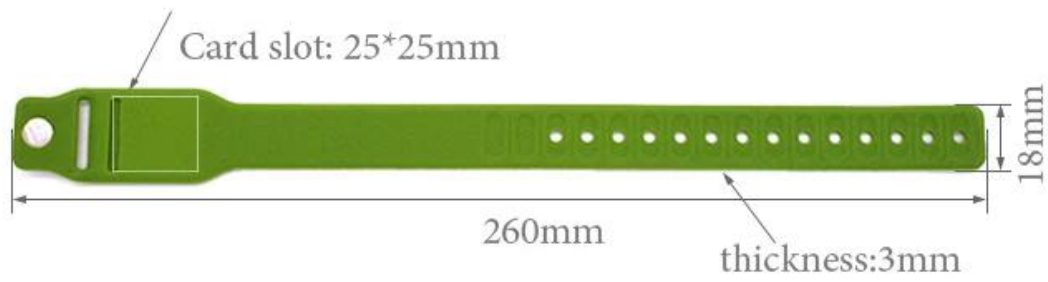

Silk-screen printing

Embossed

Silk-screen printing

Embossed

QR code

Bar code

Laser UID number

Glow in dark

SPECIFICATIONS

Size: 260mm x 18mm

Optional Color: 

READING DISTANCE

LF \leq 5cm

HF \leq 10cm

UHF \leq 1m

You can replace the **chips**
according to your needs.