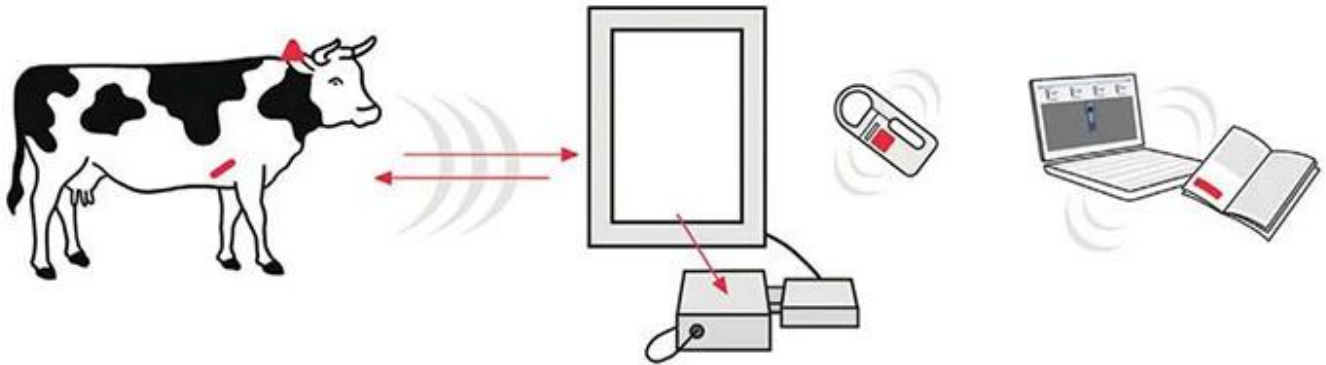

HOW LIVESTOCK RFID WORKS

1. Apply ear tags to, and/or implant boluses in your animals

2. Read RFID identification codes to track individual animals using Datamars portable readers or raceway antennas

3. Use the included software to integrate data seamlessly to your livestock management system