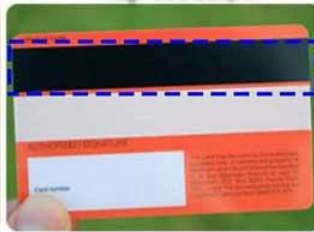

# CRAFT OPTION FOR CARDS

Signature Panel

Magnetic Stripe

Scratch Panel

Bar-code

QR code

UV Spot

Frosted Lamination

Glossy Lamination

Matte Lamination

Transparent

Golden Background

Silver Background

Silver Hot Stamping

Golden Hot Stamping

Eyelet